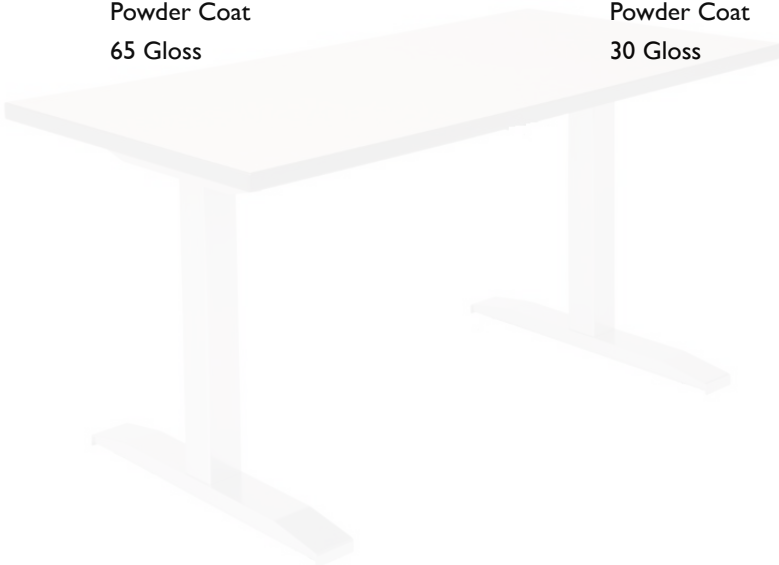

Standard Base Finishes

Light Tone
Powder Gloss
30 Gloss

Medium Tone
Powder Coat
30 Gloss

Dark Tone
Powder Coat
30 Gloss

Black
Powder Coat
30 Gloss

Medium Gray
Powder Coat
30 Gloss

Light Brown
Powder Coat
30 Gloss

Black Wrinkle
Powder Coat
30 Gloss

Silver
Powder Coat
65 Gloss

Inner Tone Light HF
Powder Coat
30 Gloss

Champagne CN
Powder Coat
65 Gloss

Soft White LU
Powder Coat
30 Gloss

7818 Depot Lane, Tampa, FL 33637