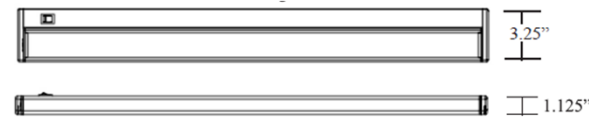

Specification Sheet

Product Name: Rhythm LED Value Under Cabinet

22" Model #: UC-LED-VAL-22

List Price: $210

34" Model #: UC-LED-VAL-34

List Price: $290

Description:

Energy efficient LEDs combined with a slim aesthetic extruded design. Tilt adjustment of the luminary from flush to 90 degrees directs the light to the task. Fits under any metal or wood shelf with spring bar or wood screw mounts

Specifications:

- linear array LED technology
- LEDs rated 50,000 hours average lifetime
- Consumes only 9.4 watts with a UL listed 120V power supply
- Infinite tilt from 0 to 90 degrees
- RH toggle switch location
- Color temperature: 3800K
- LEED credit eligible
- Daisy chainable-contact factory for specifying

Materials:

- Silver aluminum finish with black power supply and cord
- Post consumer content used in packaging and aluminum components

Mounting screws and spring bars included