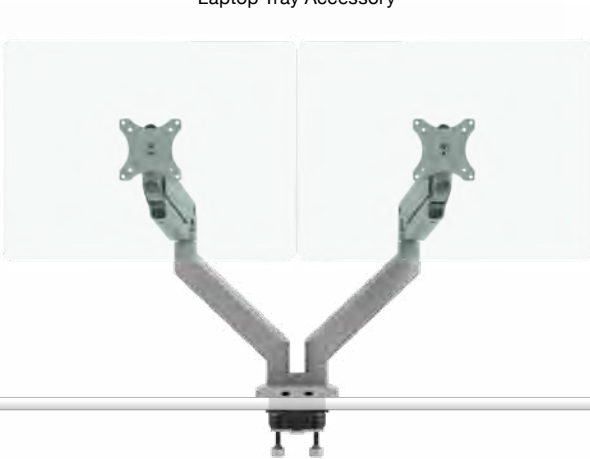

### 2. Accessories

Arm Type	Code	Price
No Accessories	MAA00	+ \$0
Laptop Tray	MAA03	+ \$99

### 3. Paint Color

Arm Color	Code	Price
Silver	MAC01	+ \$0

Laptop Tray Accessory

Mobio HD Single Desk

Mobio HD Dual Desk

Mobio HD Dual Array