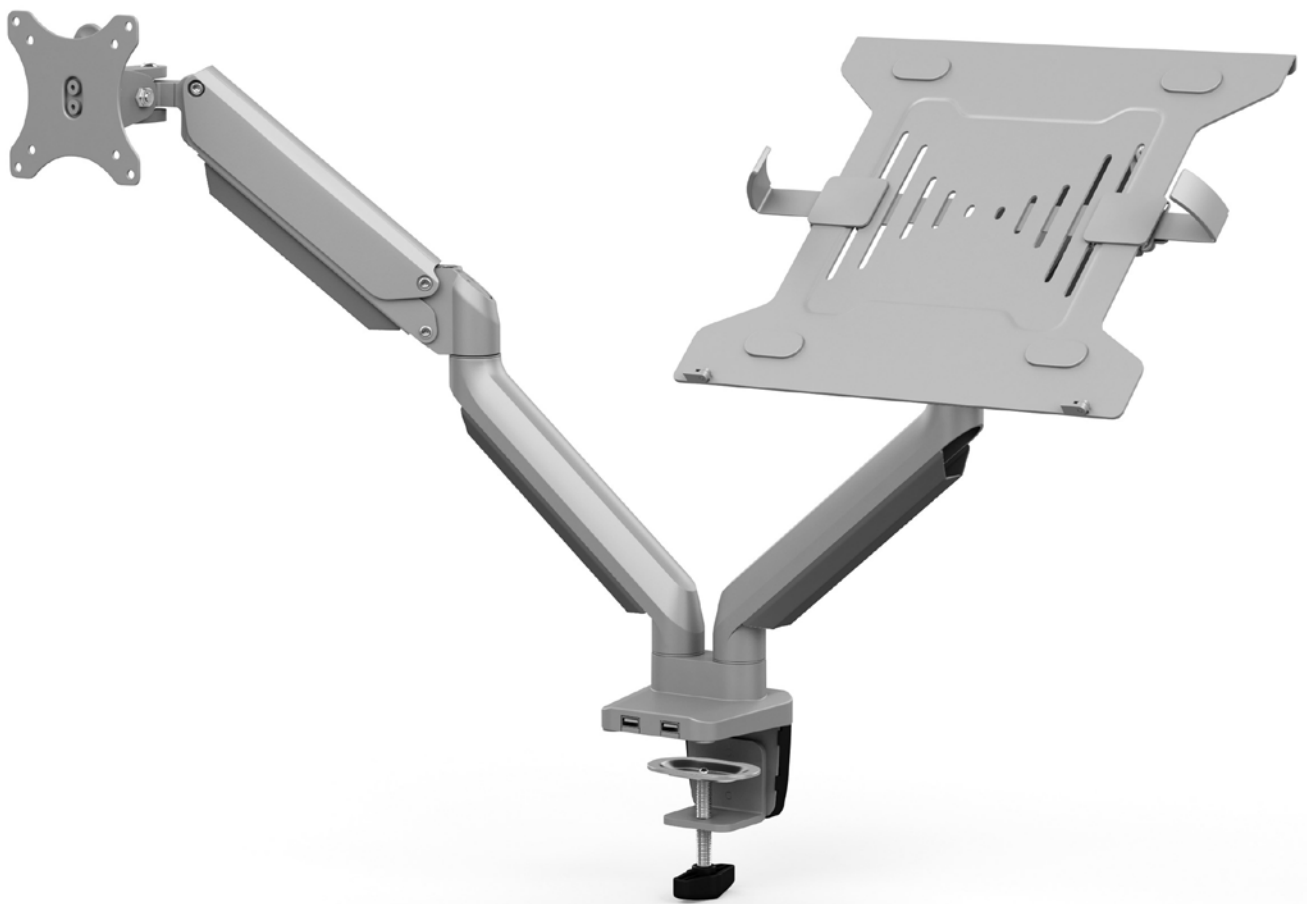

## MONITOR ARMS

When you're hard at work, you need a workspace that works hard for you. So outperform and outlast with Mobio. Built for a wide range of motion and ultra-reliability, this is your go-to solution for monitor arms that maximize your space and support every space and need.

## CATEGORY: MONITOR ARMS

With compact design and die cast aluminum construction, Mobio monitor arms are designed for greater stability, flexibility and unmatched performance. Discover monitor support up to 17.6 lb in a versatile solution that comes in silver or black finishes.

### FEATURES:

- Choose from Mobio arms in single-desk, dual-desk and pole-mount configurations
- Compact aluminum arm design maximizes desktop space
- Die cast aluminum construction ensures stability and performance
- Gas spring mechanism delivers smooth vertical adjustment
- Built-in spring tension gauge enables perfect weight adjustment
- Installs easily with quick-release VESA plate
- Mobio arms support 3.3–17.6 lb
- Available in silver or black
- Two pass-through USB ports come standard
- 12-year warranty

## CATEGORY: MONITOR ARMS

Complement your Mobio arms with Mobio heavy-duty arms to fulfill multiple desk needs while providing a cohesive look to any space. Install this high-performing arm solution with a quick-release VESA plate and experience ultra-support for monitors up to 33 lb.