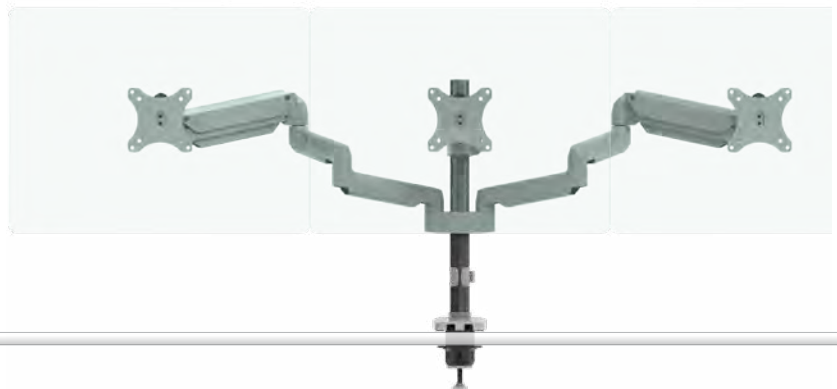

### FEATURES:

- Choose from Mobio arms in single-desk, dual-desk and pole-mount configurations
- Compact aluminum arm design maximizes desktop space
- Die cast aluminum construction ensures stability and performance
- Gas spring mechanism delivers smooth vertical adjustment
- Built-in spring tension gauge enables perfect weight adjustment
- Installs easily with quick-release VESA plate
- Mobio arms support 3.3–17.6 lb
- Available in silver or black
- Two pass-through USB ports come standard
- 12-year warranty

### 3. Paint Color

Arm Color	Code	Price
Silver	MAC01	+ \$0
Black	MAC03	+ \$0

Mobio Single Desk

Mobio Single Pole

Mobio Dual Desk

Mobio Dual Pole

Mobio Triple Pole