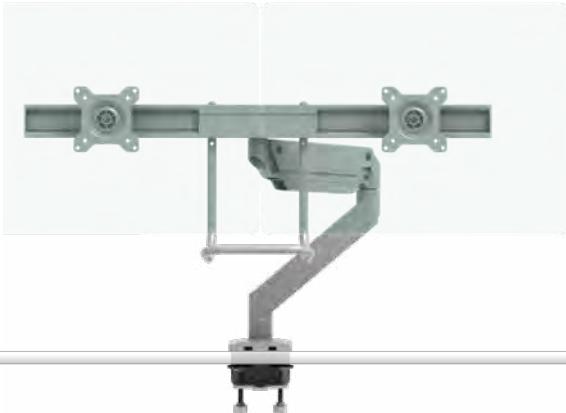

### FEATURES:

- Choose from Mobio arms in single-desk, dual-desk and pole-mount configurations
- Compact aluminum arm design maximizes desktop space
- Die cast aluminum construction ensures stability and performance
- Gas spring mechanism delivers smooth vertical adjustment
- Built-in spring tension gauge enables perfect weight adjustment
- Installs easily with quick-release VESA plate
- Mobio arms support 3.3–17.6 lb
- Available in silver or black
- Two pass-through USB ports come standard
- 12-year warranty

## CATEGORY: MONITOR ARMS

Complement your Mobio arms with Mobio heavy-duty arms to fulfill multiple desk needs while providing a cohesive look to any space. Install this high-performing arm solution with a quick-release VESA plate and experience ultra-support for monitors up to 33 lb.

### 2. Accessories

Arm Type	Code	Price
No Accessories	MAA00	+ \$0
Laptop Tray	MAA03	+ \$99

### 3. Paint Color

Arm Color	Code	Price
Silver	MAC01	+ \$0

Laptop Tray Accessory

Mobio HD Single Desk

Mobio HD Dual Desk

Mobio HD Dual Array