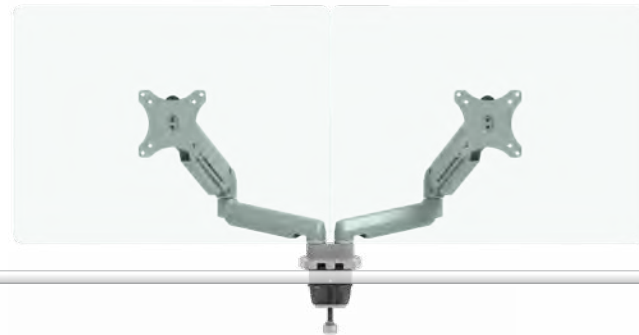

### FEATURES:

- Choose from Mobio arms in single-desk, dual-desk and pole-mount configurations
- Compact aluminum arm design maximizes desktop space
- Die cast aluminum construction ensures stability and performance
- Gas spring mechanism delivers smooth vertical adjustment
- Built-in spring tension gauge enables perfect weight adjustment
- Installs easily with quick-release VESA plate
- Mobio arms support 3.3–17.6 lb
- Available in silver or black
- Two pass-through USB ports come standard
- 12-year warranty

### 3. Paint Color

Arm Color	Code	Price
Silver	MAC01	+ \$0
Black	MAC03	+ \$0

Mobio Single Desk

Mobio Single Pole

Mobio Dual Desk

Mobio Dual Pole

Mobio Triple Pole

## CATEGORY: MONITOR ARMS

Complement your Mobio arms with Mobio heavy-duty arms to fulfill multiple desk needs while providing a cohesive look to any space. Install this high-performing arm solution with a quick-release VESA plate and experience ultra-support for monitors up to 33 lb.

### FEATURES:

- Choose Mobio HD arms in a single-desk, dual-desk or dual-array configurations
- Compact aluminum arm design maximizes desktop space
- Die cast aluminum construction ensures stability and performance
- Gas spring mechanism delivers smooth vertical adjustment
- Built-in spring tension gauge enables perfect weight adjustment
- Installs easily with quick-release VESA plate
- Mobio HD arms support 2.2–33 lb
- Available in silver only
- Two pass-through USB ports come standard
- 12-year warranty