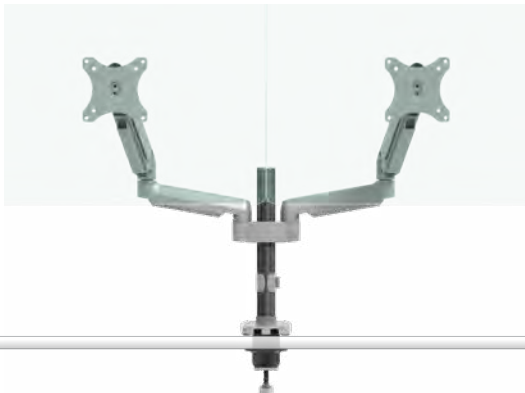

### FEATURES:

- Choose from Mobio arms in single-desk, dual-desk and pole-mount configurations
- Compact aluminum arm design maximizes desktop space
- Die cast aluminum construction ensures stability and performance
- Gas spring mechanism delivers smooth vertical adjustment
- Built-in spring tension gauge enables perfect weight adjustment
- Installs easily with quick-release VESA plate
- Mobio arms support 3.3–17.6 lb
- Available in silver or black
- Two pass-through USB ports come standard
- 12-year warranty

### 3. Paint Color

Arm Color	Code	Price
Silver	MAC01	+ \$0
Black	MAC03	+ \$0

Mobio Single Desk

Mobio Single Pole

Mobio Dual Desk

Mobio Dual Pole

Mobio Triple Pole

## CATEGORY: MONITOR ARMS

Complement your Mobio arms with Mobio heavy-duty arms to fulfill multiple desk needs while providing a cohesive look to any space. Install this high-performing arm solution with a quick-release VESA plate and experience ultra-support for monitors up to 33 lb.

### FEATURES:

- Choose Mobio HD arms in a single-desk, dual-desk or dual-array configurations
- Compact aluminum arm design maximizes desktop space
- Die cast aluminum construction ensures stability and performance
- Gas spring mechanism delivers smooth vertical adjustment
- Built-in spring tension gauge enables perfect weight adjustment
- Installs easily with quick-release VESA plate
- Mobio HD arms support 2.2–33 lb
- Available in silver only
- Two pass-through USB ports come standard
- 12-year warranty