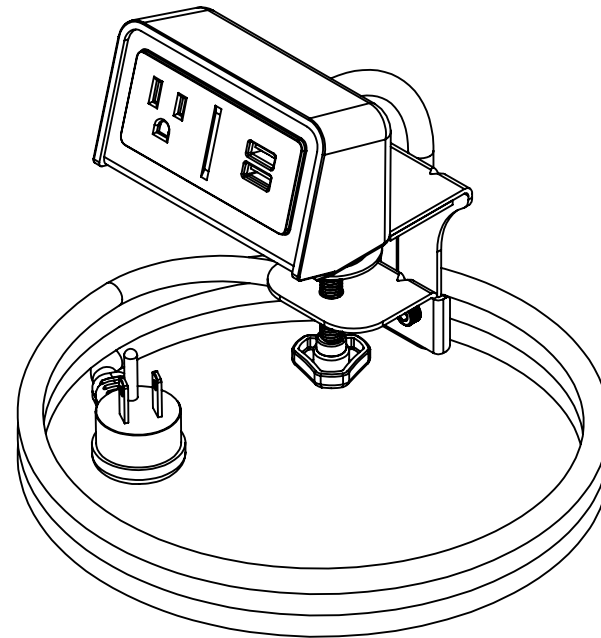

2

1

- 8 foot power cord, UL listed

B

B

A

A

DWG TITLE

PA\_EON - 1 Simplex, 2 USB

REV

-

DESCRIPTION

Power Accessories, EON, 1 Simplex, 2 USB

SIZE

A

**PROPRIETARY AND CONFIDENTIAL**  
 THE INFORMATION CONTAINED IN THIS  
 DRAWING IS THE SOLE PROPERTY OF  
 SYMMETRY OFFICE. ANY REPRODUCTION  
 IN PART OR AS A WHOLE WITHOUT THE  
 WRITTEN PERMISSION OF SYMMETRY  
 OFFICE IS PROHIBITED.

2

1

2

1

- 8 foot power cord, UL listed

B

B

A

A

DWG TITLE

PA\_EON - 2 Simplex

REV

-

DESCRIPTION

Power Accessories, EON, 2 Simplex

SIZE