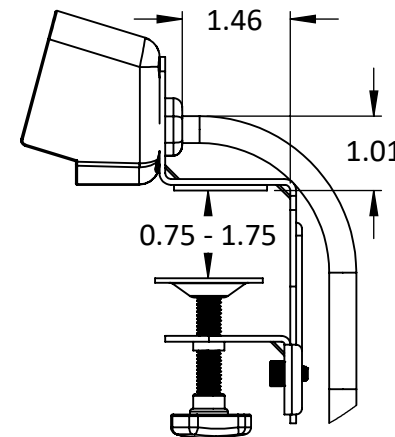

2

1

- 8 foot power cord, UL listed

B

B

A

A

DWG TITLE

PA\_EON - 1 Simplex, 2 USB

REV

-

DESCRIPTION

Power Accessories, EON, 1 Simplex, 2 USB

SIZE

A

**PROPRIETARY AND CONFIDENTIAL**  
 THE INFORMATION CONTAINED IN THIS  
 DRAWING IS THE SOLE PROPERTY OF  
 SYMMETRY OFFICE. ANY REPRODUCTION  
 IN PART OR AS A WHOLE WITHOUT THE  
 WRITTEN PERMISSION OF SYMMETRY  
 OFFICE IS PROHIBITED.

2

1

2

1

- 8 foot power cord, UL listed

B

B

A