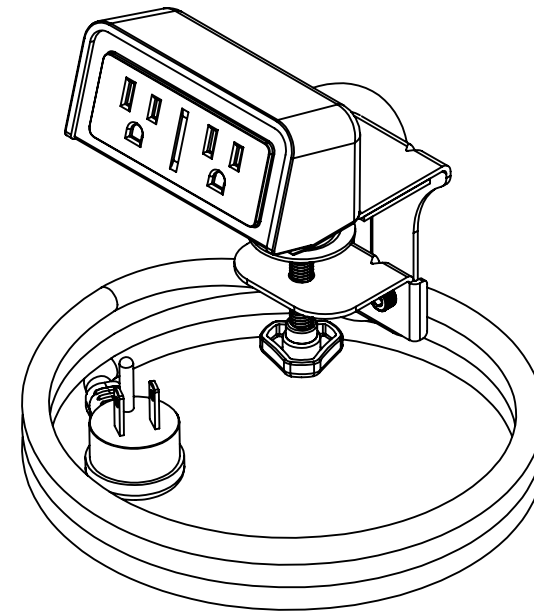

2

1

- 8 foot power cord, UL listed

B

B

A

A

DWG TITLE

PA\_EON - 1 Simplex, 2 USB

REV

-

DESCRIPTION

Power Accessories, EON, 1 Simplex, 2 USB

SIZE

A

**PROPRIETARY AND CONFIDENTIAL**  
 THE INFORMATION CONTAINED IN THIS  
 DRAWING IS THE SOLE PROPERTY OF  
 SYMMETRY OFFICE. ANY REPRODUCTION  
 IN PART OR AS A WHOLE WITHOUT THE  
 WRITTEN PERMISSION OF SYMMETRY  
 OFFICE IS PROHIBITED.

2

1

2

1

- 8 foot power cord, UL listed

B

B

A