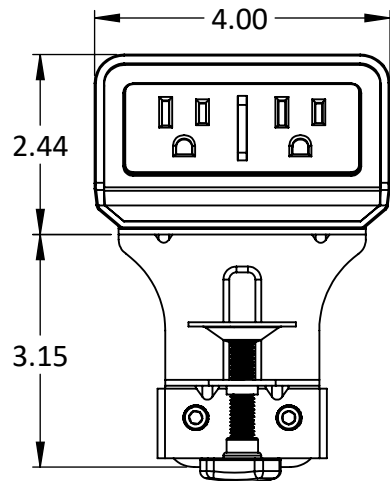

2

1

- 8 foot power cord, UL listed

B

B

A

A

DWG TITLE

PA\_EON - 1 Simplex, 2 USB

REV

-

DESCRIPTION

Power Accessories, EON, 1 Simplex, 2 USB

SIZE

A

**PROPRIETARY AND CONFIDENTIAL**  
 THE INFORMATION CONTAINED IN THIS  
 DRAWING IS THE SOLE PROPERTY OF  
 SYMMETRY OFFICE. ANY REPRODUCTION  
 IN PART OR AS A WHOLE WITHOUT THE  
 WRITTEN PERMISSION OF SYMMETRY  
 OFFICE IS PROHIBITED.

2

1

2

1

- 8 foot power cord, UL listed

B

B

A

A

DWG TITLE

PA\_EON - 2 Simplex

REV

-

DESCRIPTION

Power Accessories, EON, 2 Simplex

SIZE