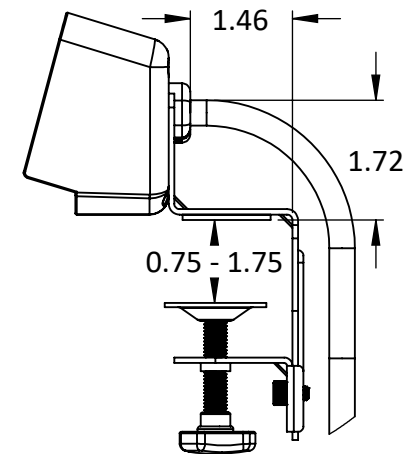

2

1

- 8 foot power cord, UL listed

B

B

A

A

DWG TITLE

PA\_EON - 1 Simplex, 2 USB

REV

-

DESCRIPTION

Power Accessories, EON, 1 Simplex, 2 USB

SIZE

A

**PROPRIETARY AND CONFIDENTIAL**  
 THE INFORMATION CONTAINED IN THIS  
 DRAWING IS THE SOLE PROPERTY OF  
 SYMMETRY OFFICE. ANY REPRODUCTION  
 IN PART OR AS A WHOLE WITHOUT THE  
 WRITTEN PERMISSION OF SYMMETRY  
 OFFICE IS PROHIBITED.

2

1

2

1

- 8 foot power cord, UL listed

B

B

A