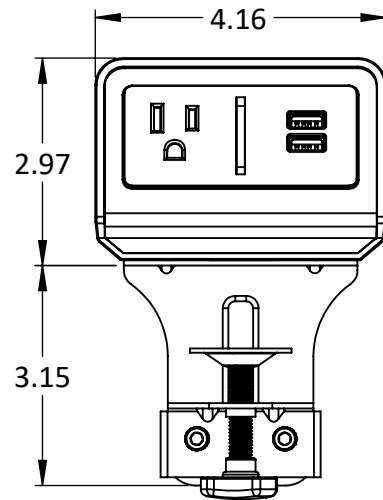

2

1

- 8 foot power cord, UL listed

B

B

A

A

DWG TITLE

PA\_EON - 1 Simplex, 2 USB

REV

-

DESCRIPTION

Power Accessories, EON, 1 Simplex, 2 USB

SIZE

A

**PROPRIETARY AND CONFIDENTIAL**  
 THE INFORMATION CONTAINED IN THIS  
 DRAWING IS THE SOLE PROPERTY OF  
 SYMMETRY OFFICE. ANY REPRODUCTION  
 IN PART OR AS A WHOLE WITHOUT THE  
 WRITTEN PERMISSION OF SYMMETRY  
 OFFICE IS PROHIBITED.

2

1

2

1

- 8 foot power cord, UL listed

B

B

A