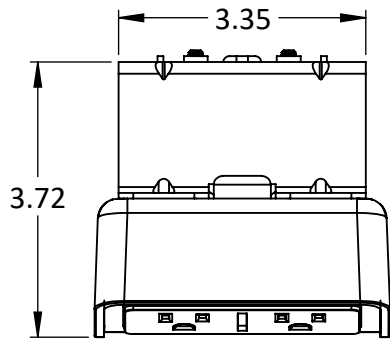

2

1

- 8 foot power cord, UL listed

B

B

A

A

DWG TITLE

PA\_EON - 1 Simplex, 2 USB

REV

-

DESCRIPTION

Power Accessories, EON, 1 Simplex, 2 USB

SIZE

A

**PROPRIETARY AND CONFIDENTIAL**  
 THE INFORMATION CONTAINED IN THIS  
 DRAWING IS THE SOLE PROPERTY OF  
 SYMMETRY OFFICE. ANY REPRODUCTION  
 IN PART OR AS A WHOLE WITHOUT THE  
 WRITTEN PERMISSION OF SYMMETRY  
 OFFICE IS PROHIBITED.

2

1

2

1

- 8 foot power cord, UL listed

B

B

A