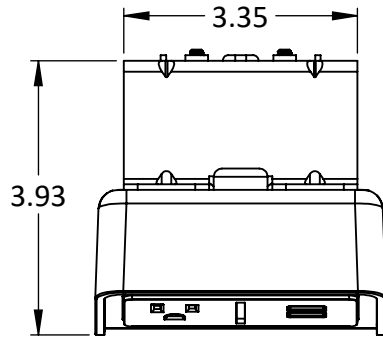

2

1

- 8 foot power cord, UL listed

B

B

A

A

DWG TITLE

PA\_EON - 1 Simplex, 2 USB

REV

-

DESCRIPTION

Power Accessories, EON, 1 Simplex, 2 USB

SIZE

A

**PROPRIETARY AND CONFIDENTIAL**  
 THE INFORMATION CONTAINED IN THIS  
 DRAWING IS THE SOLE PROPERTY OF  
 SYMMETRY OFFICE. ANY REPRODUCTION  
 IN PART OR AS A WHOLE WITHOUT THE  
 WRITTEN PERMISSION OF SYMMETRY  
 OFFICE IS PROHIBITED.

2

1

2

1

- 8 foot power cord, UL listed

B

B

A