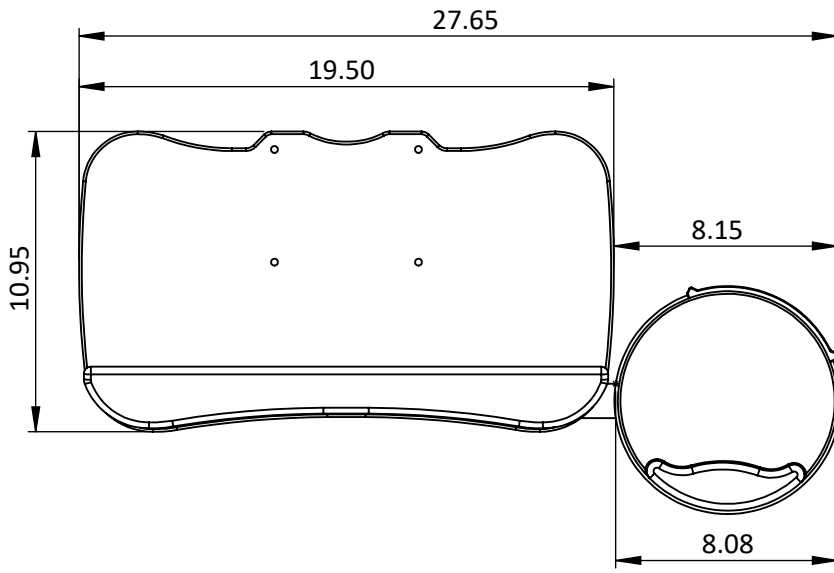

2

1

B

B

A

A

DWG TITLE	KP_Platform_Tilt, Swivel Board	REV	-
DESCRIPTION	Keyboard Products, Platform, Tilt, Swivel Board	SIZE	A

**PROPRIETARY AND CONFIDENTIAL**  
 THE INFORMATION CONTAINED IN THIS DRAWING IS THE SOLE PROPERTY OF SYMMETRY OFFICE. ANY REPRODUCTION IN PART OR AS A WHOLE WITHOUT THE WRITTEN PERMISSION OF SYMMETRY OFFICE IS PROHIBITED.

2

1