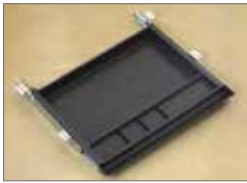

Model Number	List Price/Unit
3151.KBM00.KBP04.KBO00	\$246

Swivel Board

- Swivel mouse tray with tilt adjustment
- Mouse pad includes palm rest and mouse guard

Model Number	List Price/Unit
3151.KBM00.KBP05.KBO00	\$236

List Price/Unit
\$88

Ships in 2 business days.

Balance Corner Sleeve

Turn any 90-degree corner into a soft corner that allows easy installation of a keyboard tray.

Model Number
3151.KBM00.KBP00.KBCS

List Price/Unit
\$156

Ships in 2 business days.

Balance Pencil Drawer

A handy center drawer mounted underneath a desk, bridge or credenza for accessible storage of pencils and more.

Model Number
3155.PDT01

List Price/Unit
\$113