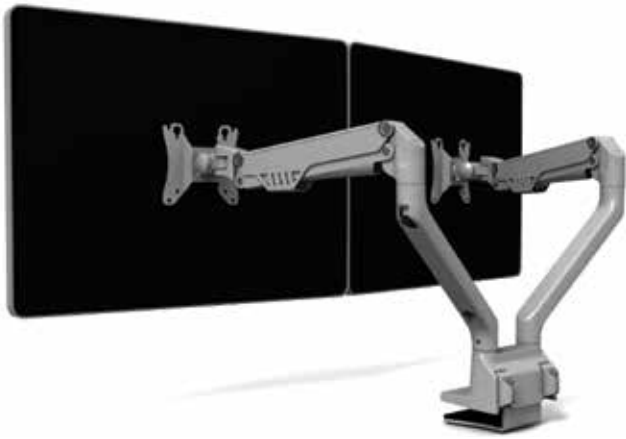

Liberetti

Sandalwood

Walnut Amati

Contour White

Queenston Oak

White

Unity G2 (single/dual)

The Unity G2 single and dual monitor arm smoothly tilts, pans and rotates.